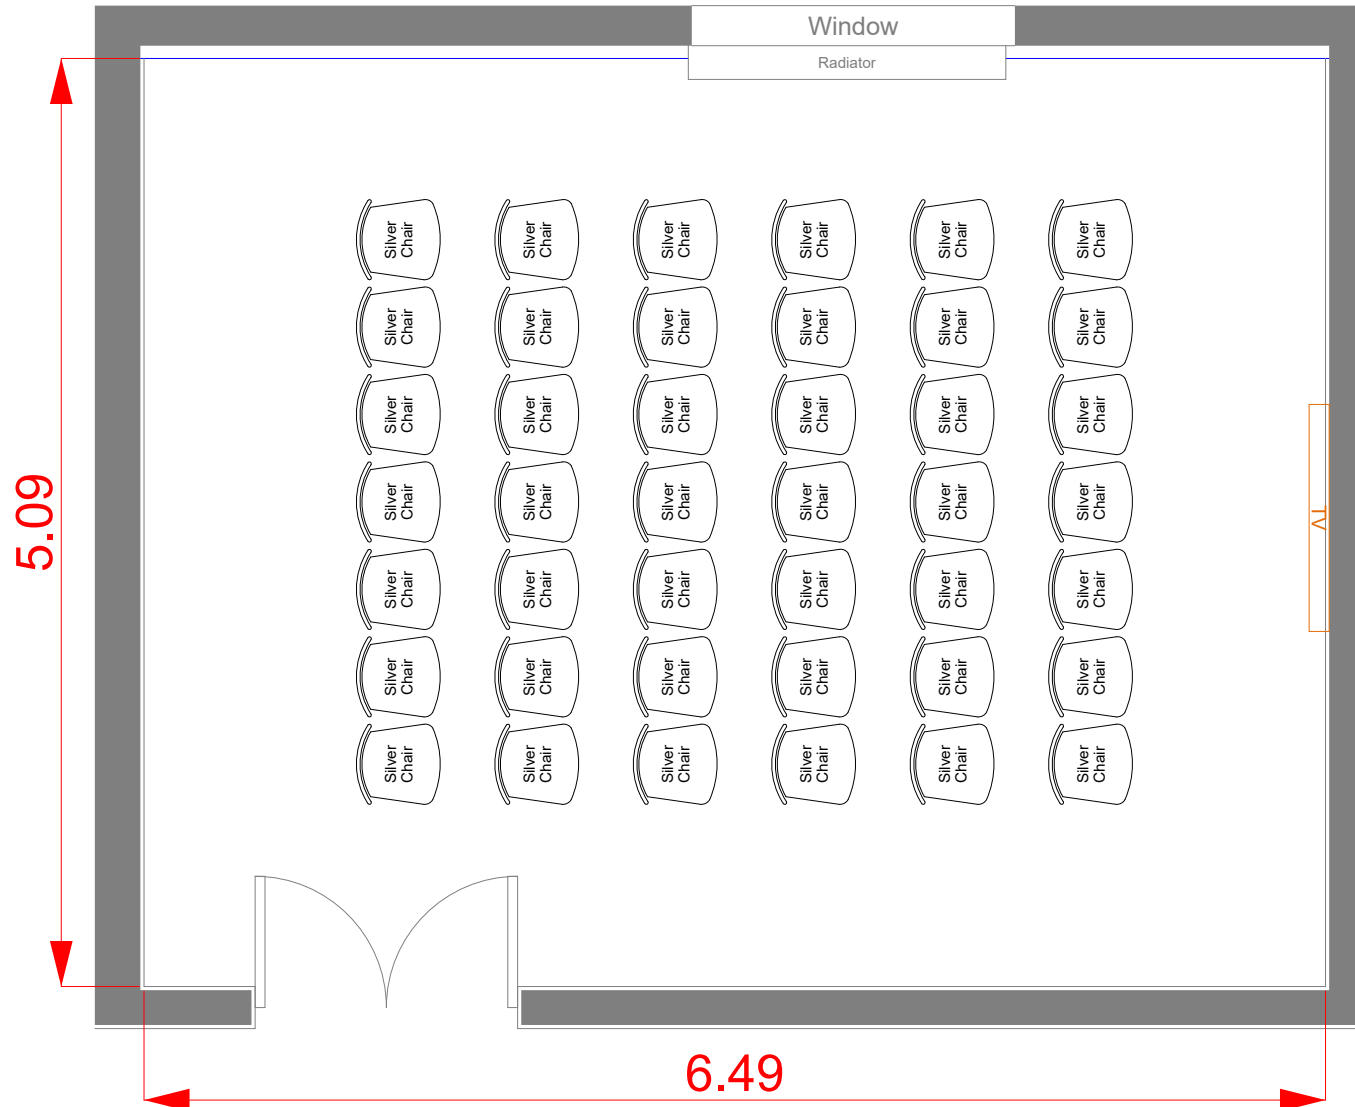

Meeting Room 2

Meeting Room 2

Theatre

H 2.4m

Meeting Room 2

Hollow Square

H 2.4m

Meeting Room 2

U-Shape

H 2.4m