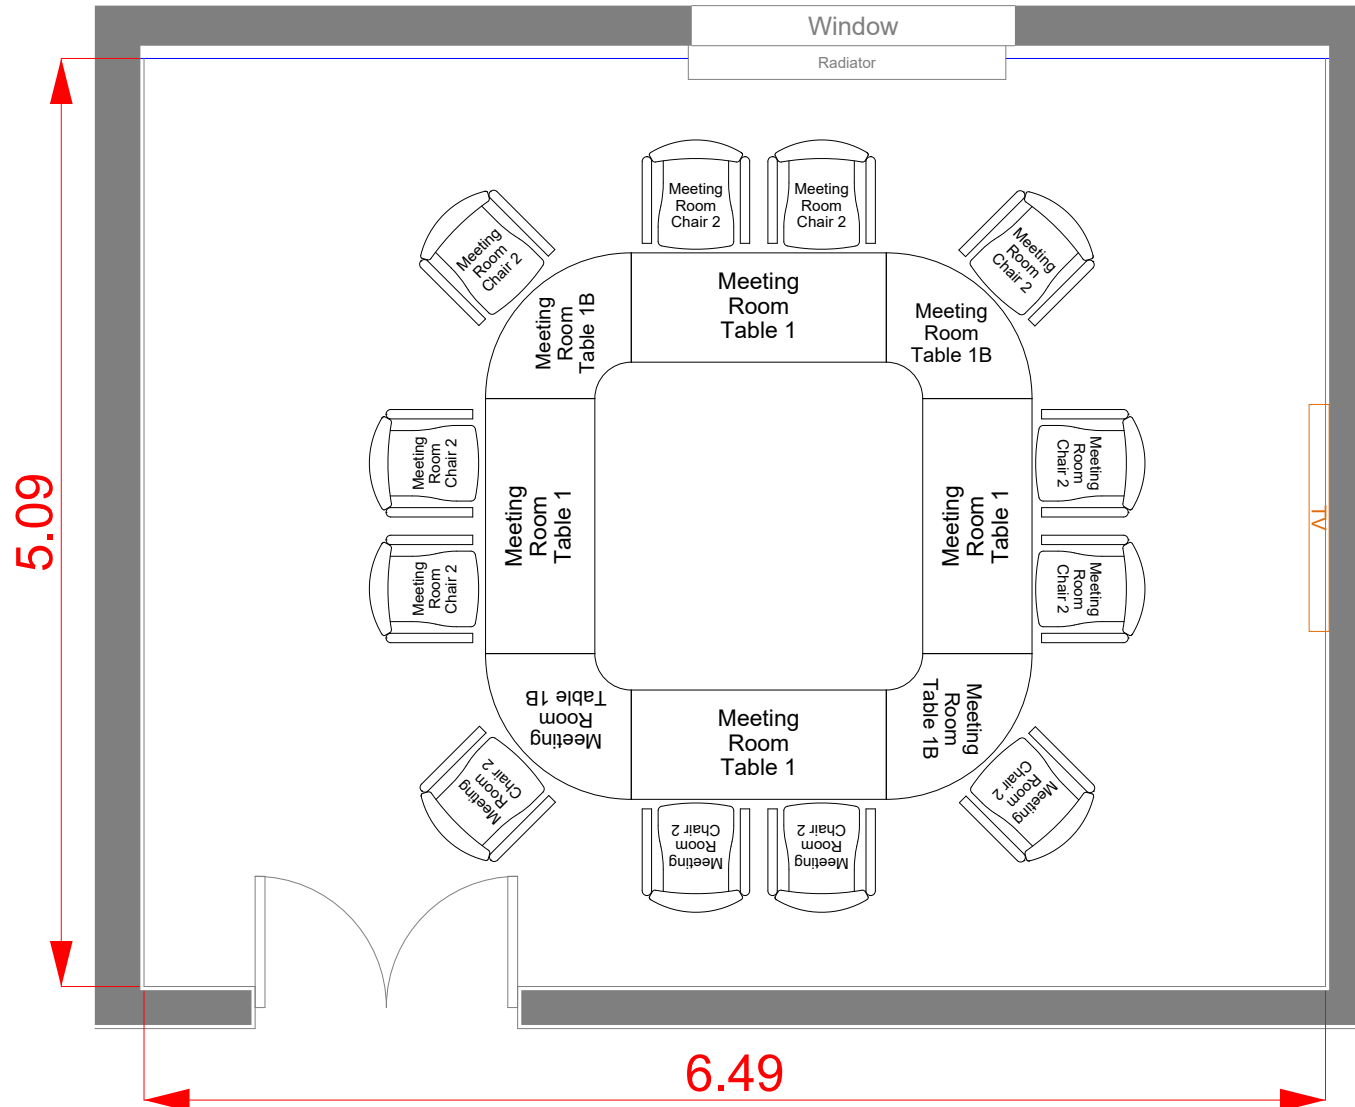

Meeting Room 2

Meeting Room 2

Theatre

H 2.4m

Meeting Room 2

Hollow Square

H 2.4m

Meeting Room 2

U-Shape

H 2.4m