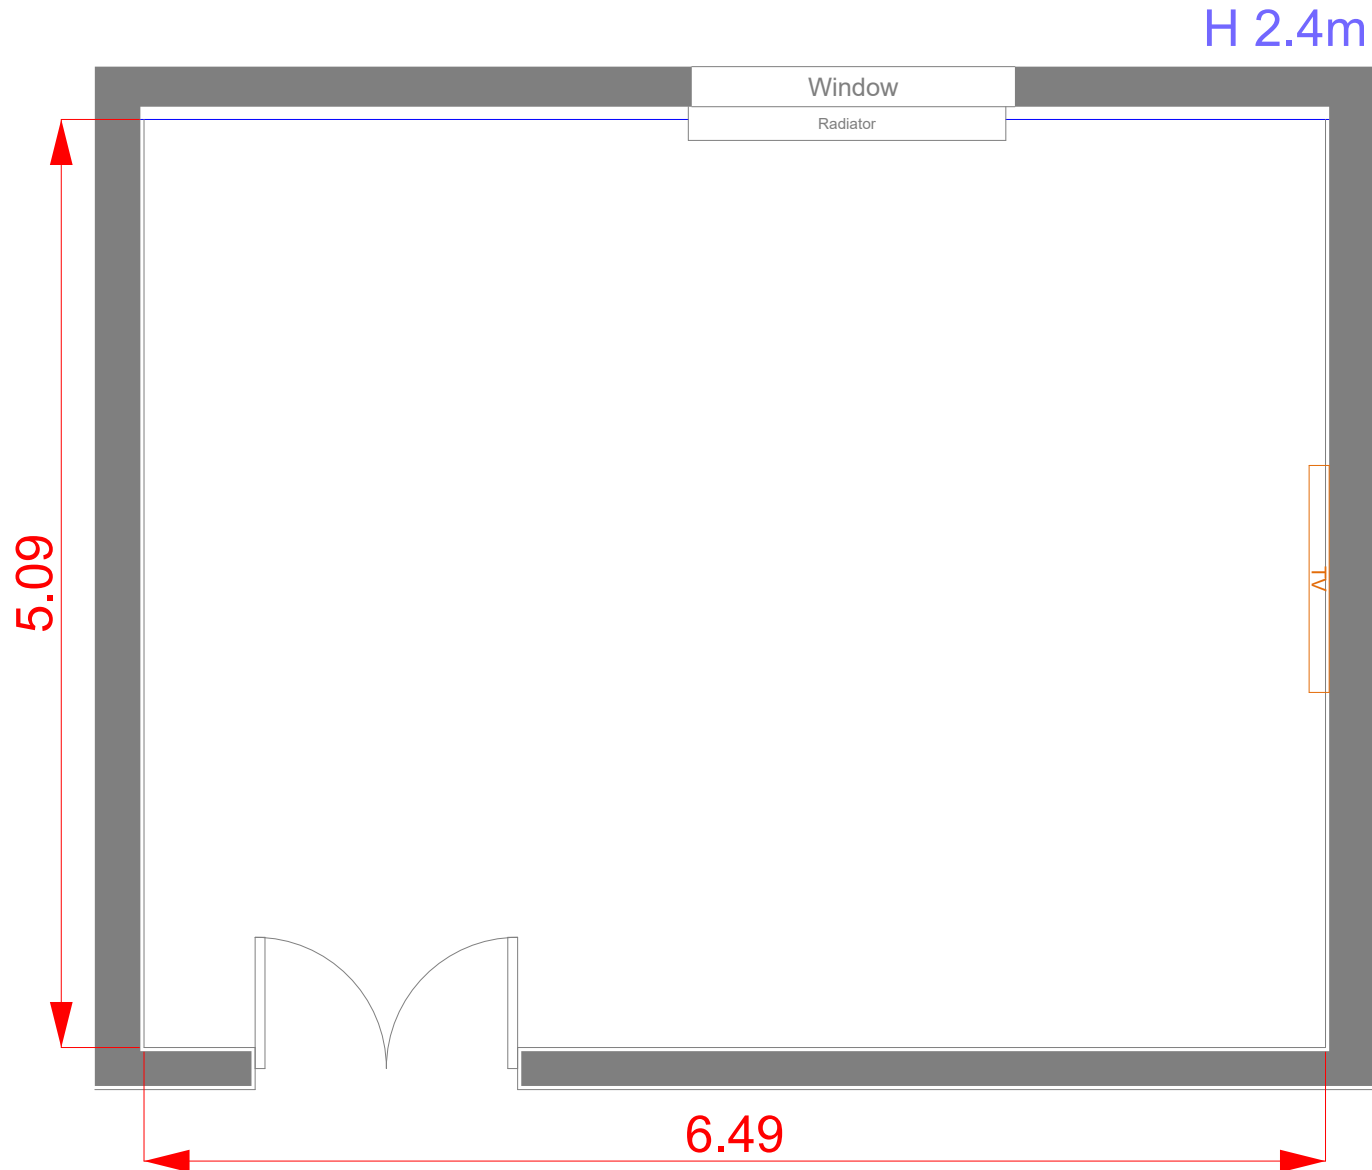

Meeting Room 2

Meeting Room 2

Theatre

H 2.4m

Meeting Room 2

Hollow Square

H 2.4m

Meeting Room 2

U-Shape

H 2.4m