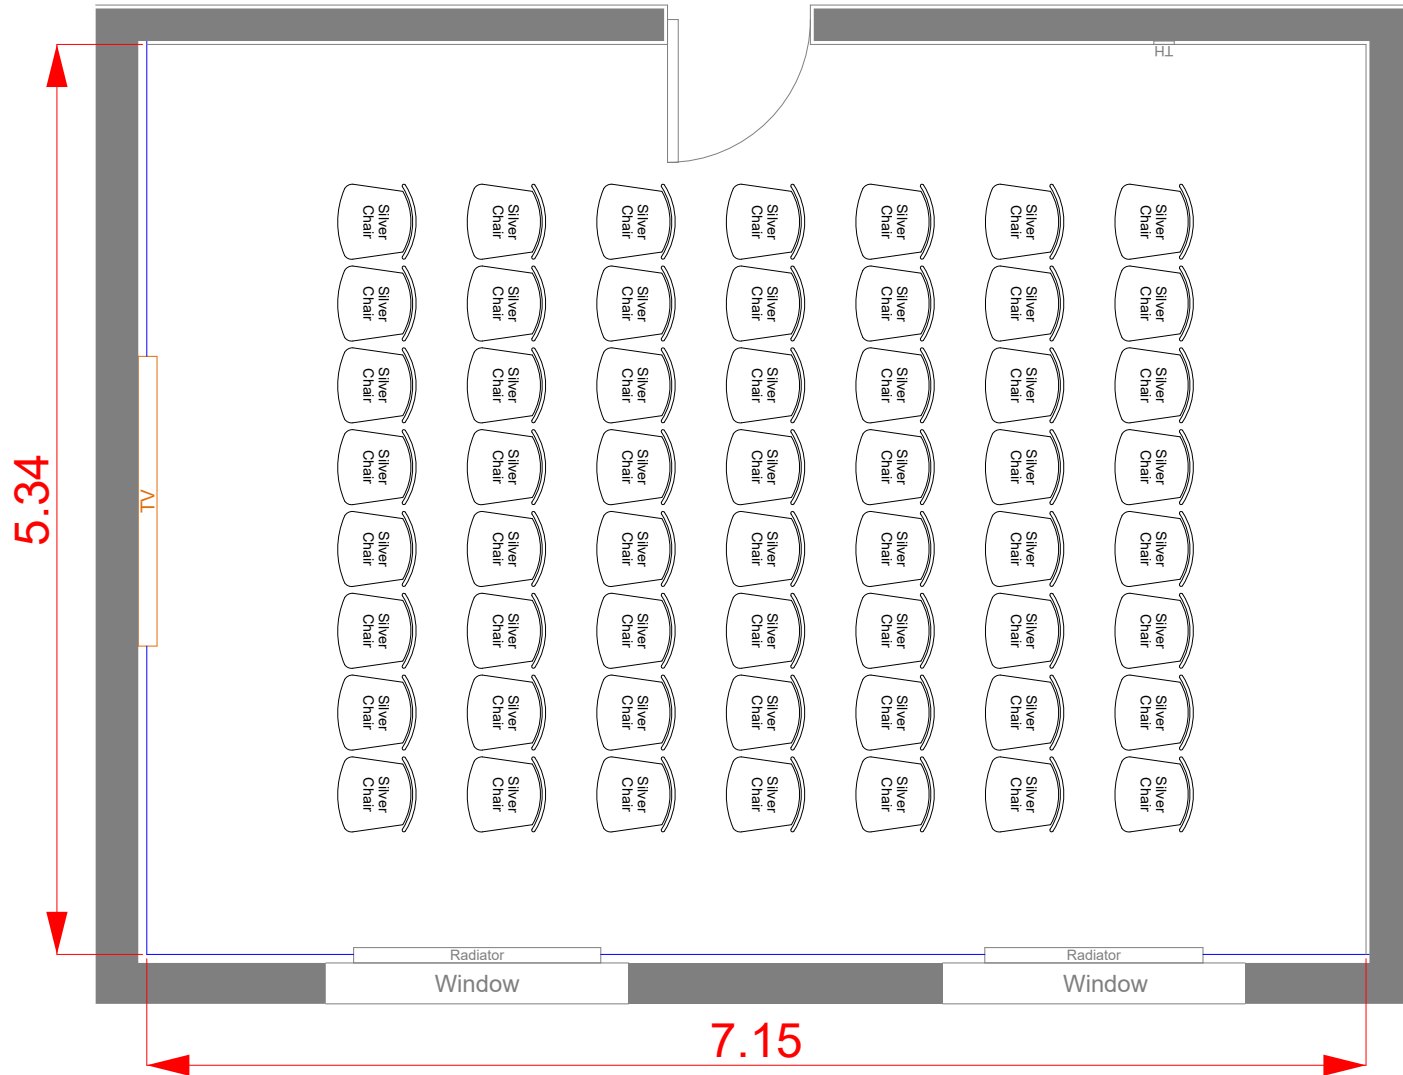

Meeting Room 1

Meeting Room 1

Theatre

H 2.4m

Meeting Room 1

Hollow Square

H 2.4m

Meeting Room 1

Classroom

H 2.4m

Meeting Room 1

U-Shape

H 2.4m