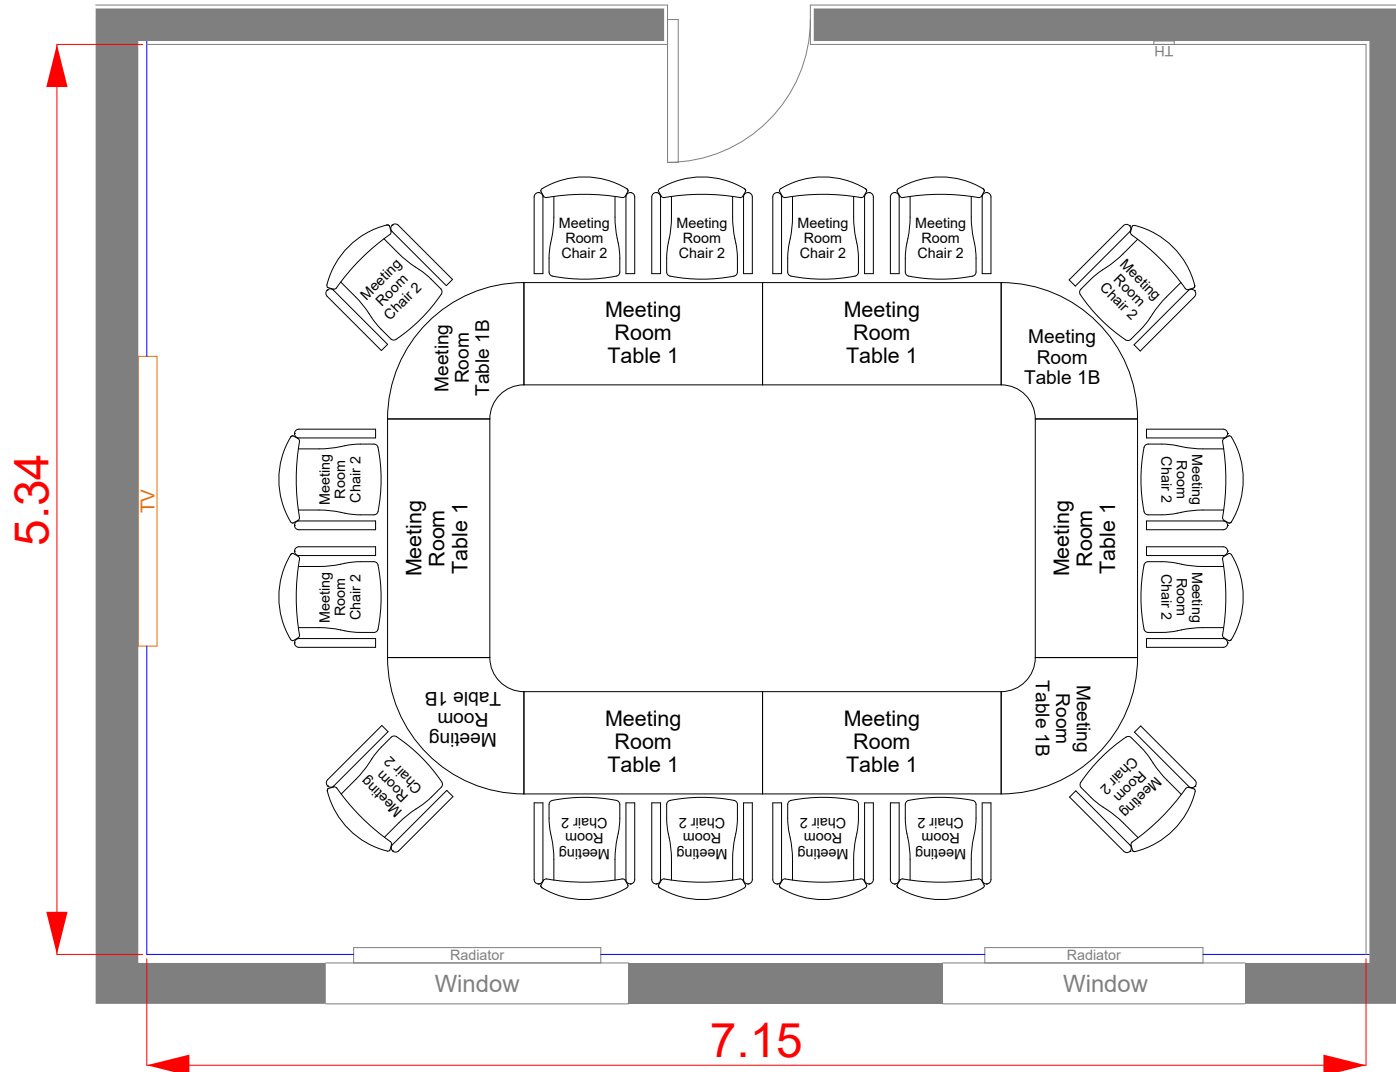

Meeting Room 1

Meeting Room 1

Theatre

H 2.4m

Meeting Room 1

Hollow Square

H 2.4m

Meeting Room 1

Classroom

H 2.4m

Meeting Room 1

U-Shape

H 2.4m