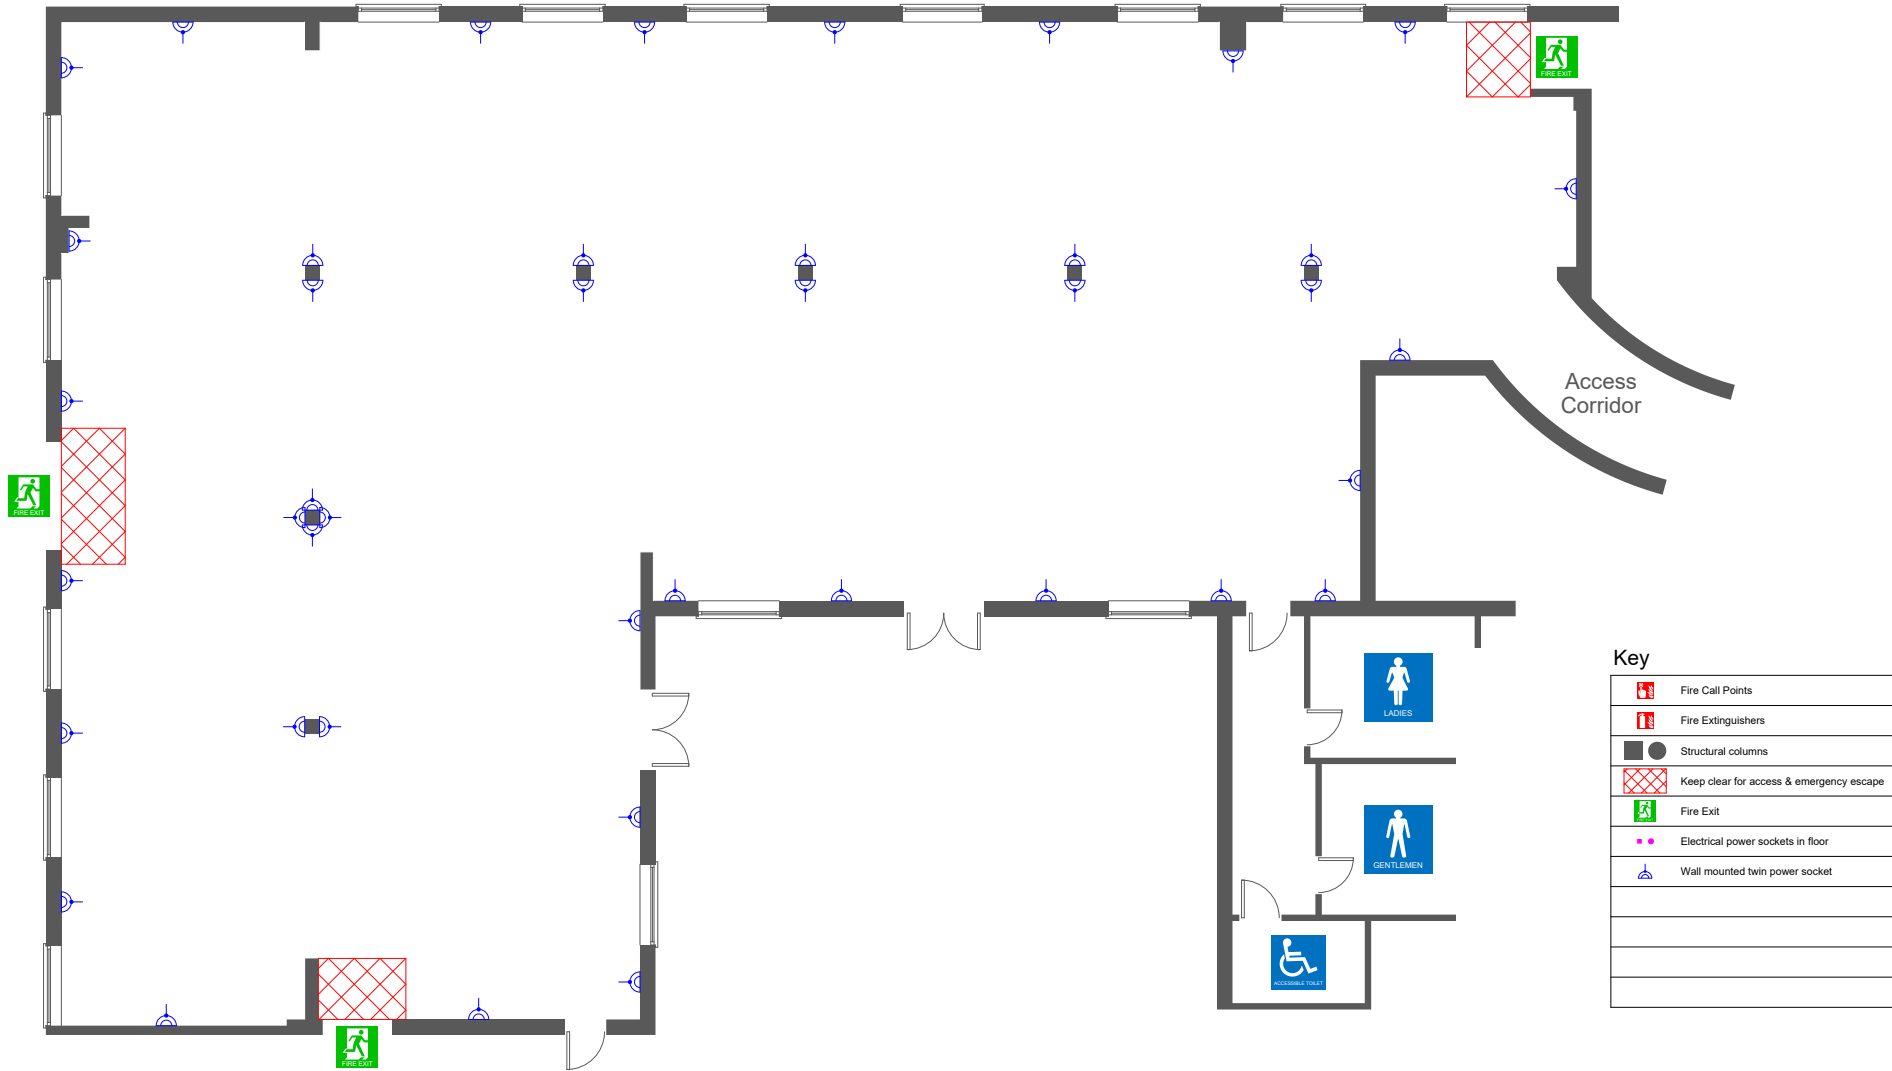

Cranmore II

Key

	Fire Call Points
	Fire Extinguishers
	Structural columns
	Keep clear for access & emergency escape
	Fire Exit
	Electrical power sockets in floor
	Wall mounted twin power socket